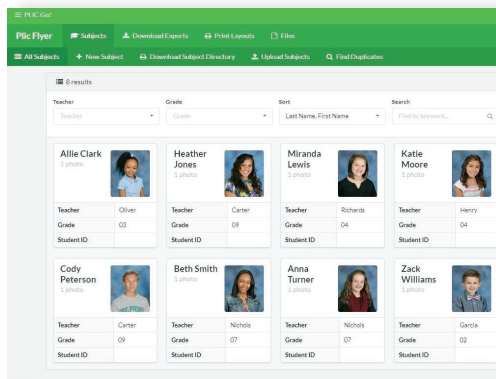

JOIN THE FUTURE NOW

A SAFE AND SECURE WAY TO MANAGE AND INTEGRATE YOUR STUDENTS' DATA

PLIC GO! provided by Strawbridge

Empowers Your School To:

Manage Students' Information

With Plic Go you will be able to access your school images faster and easier than waiting on a DVD to arrive by mail. Plic Go allows you to update and modify data to complete your records before running any exports.

Print Items

Plic Go allows school administrators to print their own ID Cards, Student Directories and Award Certificates; a huge time saver for the staff at your school.

All In One Place

Software Support