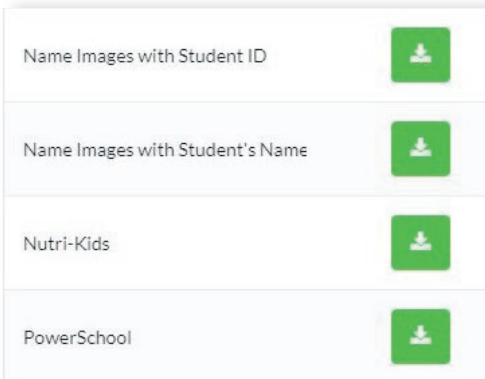

JOIN THE FUTURE NOW

A SAFE AND SECURE WAY TO MANAGE AND INTEGRATE YOUR STUDENTS' DATA

PLIC GO! provided by Strawbridge

Empowers Your School To:

Manage Students' Information

With Plic Go you will be able to access your school images faster and easier than waiting on a DVD to arrive by mail. Plic Go allows you to update and modify data to complete your records before running any exports.